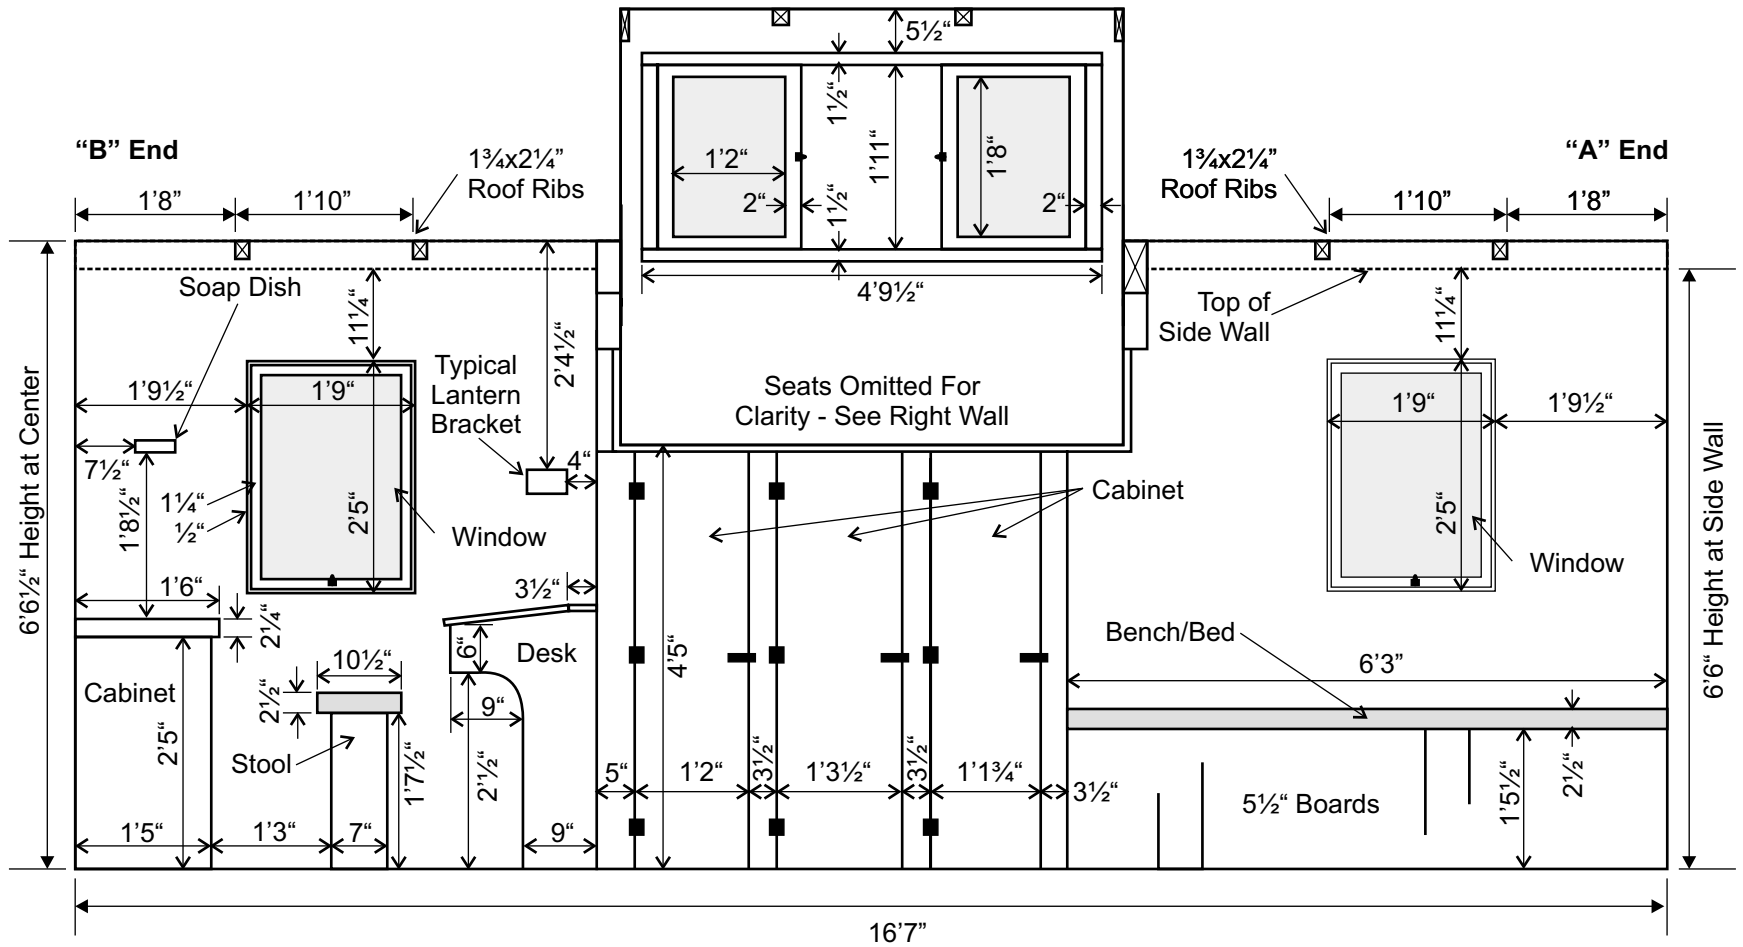

# Rio Grande Southern Caboose 0400 - Floor Plan

# Rio Grande Southern Caboose 0400 - Right Side

# Rio Grande Southern Caboose 0400 - Left Side

Scale 1/2" = 1'

# Rio Grande Southern Caboose 0400 - Main Body and Cupola End Walls

"A" end - "B" is similar except no grab iron or brake pipes.

"B" end - "A" is similar except door opens opposite way, there is no knob, and at present only one pane of glass.