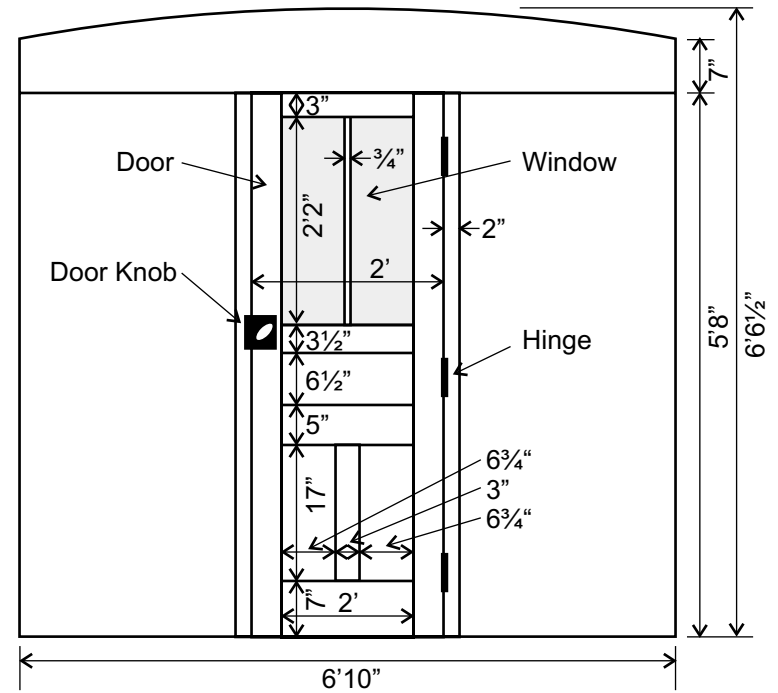

# Rio Grande Southern Caboose 0400 - Left Side

Scale 1/2" = 1'

# Rio Grande Southern Caboose 0400 - Main Body and Cupola End Walls

"A" end - "B" is similar except no grab iron or brake pipes.

"B" end - "A" is similar except door opens opposite way, there is no knob, and at present only one pane of glass.