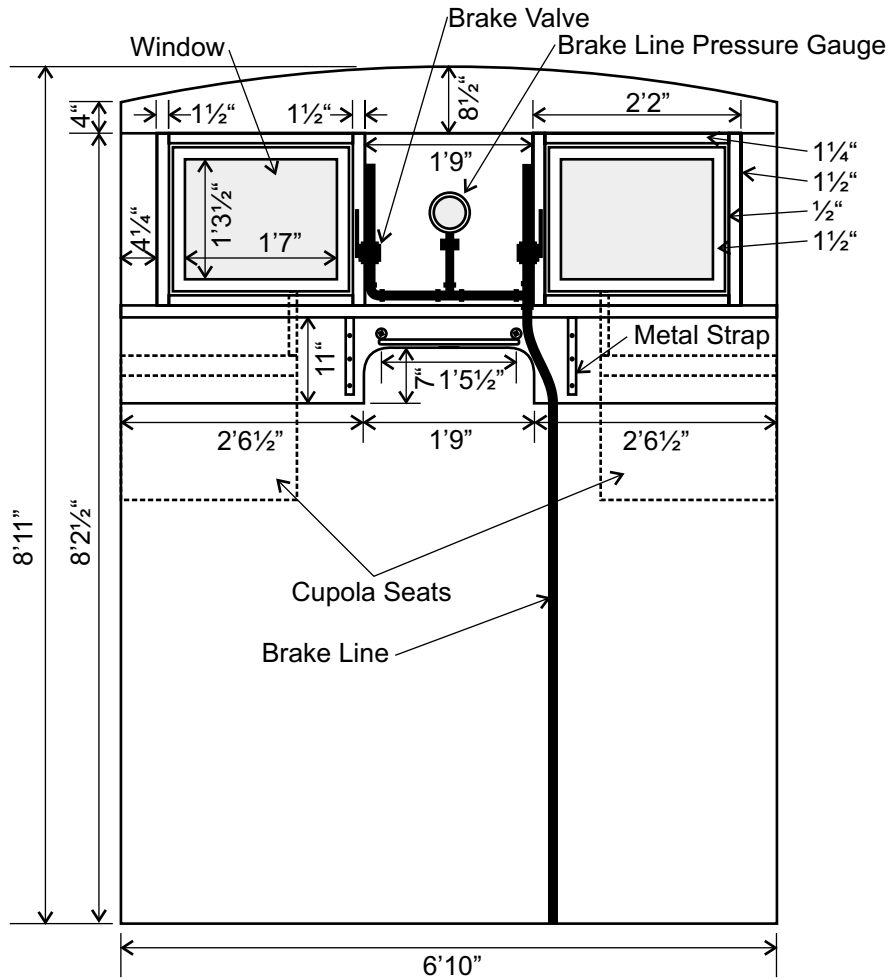

# Rio Grande Southern Caboose 0400 - Floor Plan

# Rio Grande Southern Caboose 0400 - Right Side

# Rio Grande Southern Caboose 0400 - Left Side

Scale 1/2" = 1'

# Rio Grande Southern Caboose 0400 - Main Body and Cupola End Walls

"A" end - "B" is similar except no grab iron or brake pipes.

"B" end - "A" is similar except door opens opposite way, there is no knob, and at present only one pane of glass.