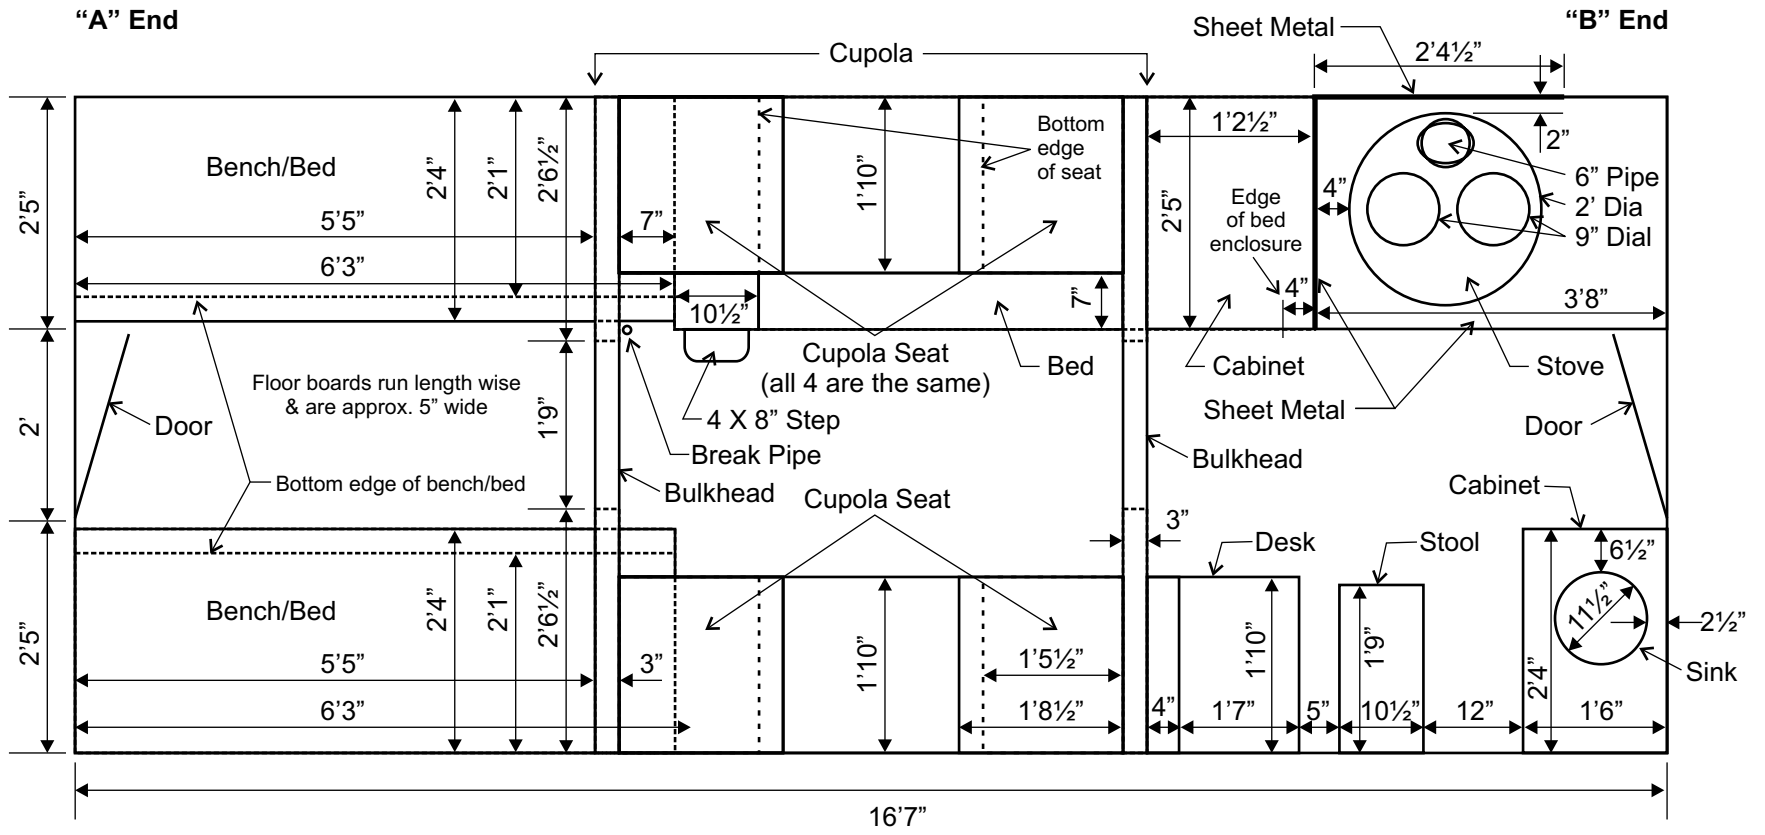

# Rio Grande Southern Caboose 0400 - Floor Plan

# Rio Grande Southern Caboose 0400 - Right Side

# Rio Grande Southern Caboose 0400 - Left Side

Scale 1/2" = 1'

# Rio Grande Southern Caboose 0400 - Main Body and Cupola End Walls

"A" end - "B" is similar except no grab iron or brake pipes.

"B" end - "A" is similar except door opens opposite way, there is no knob, and at present only one pane of glass.