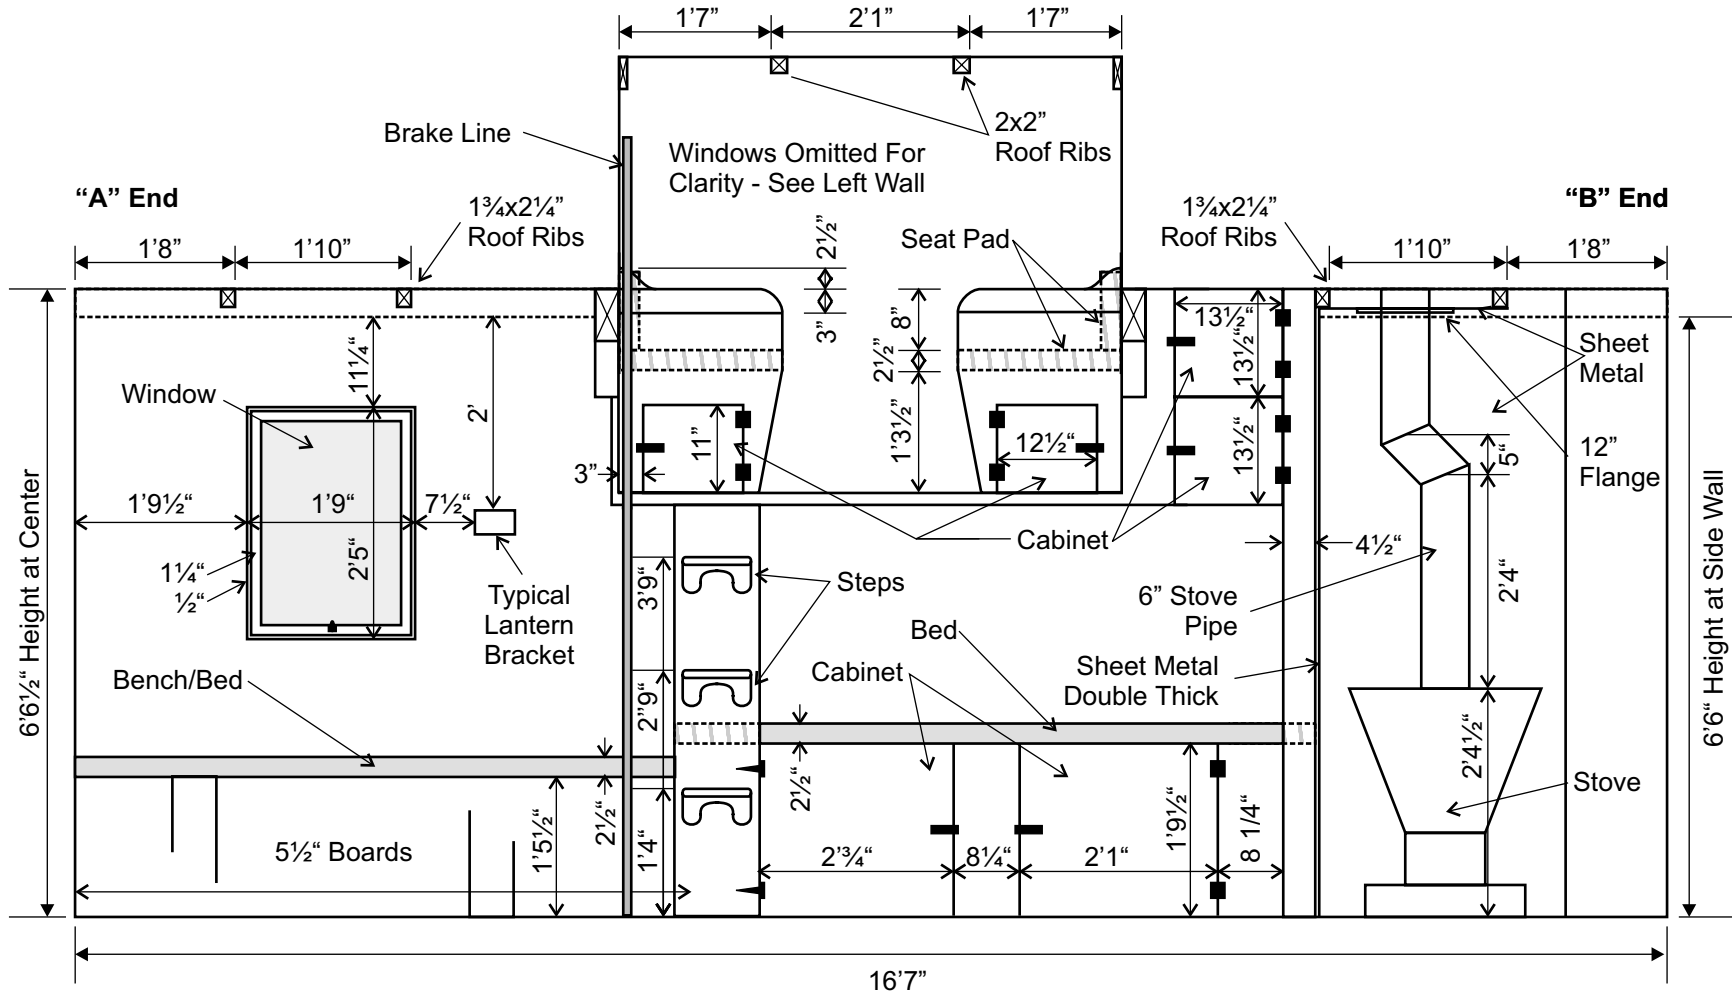

# Rio Grande Southern Caboose 0400 - Floor Plan

# Rio Grande Southern Caboose 0400 - Right Side

# Rio Grande Southern Caboose 0400 - Left Side

Scale 1/2" = 1'

# Rio Grande Southern Caboose 0400 - Main Body and Cupola End Walls

"A" end - "B" is similar except no grab iron or brake pipes.

"B" end - "A" is similar except door opens opposite way, there is no knob, and at present only one pane of glass.